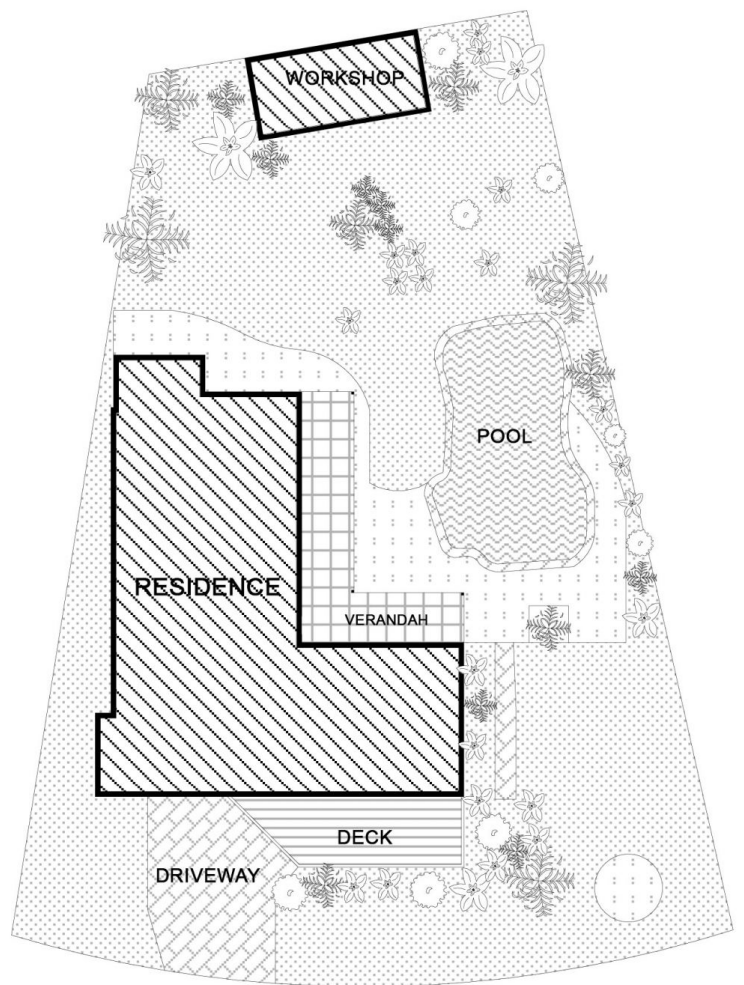

SITE PLAN
(NOT TO SCALE)

17 PALISADE WAY

LENNOX HEAD

Internal: 200m²