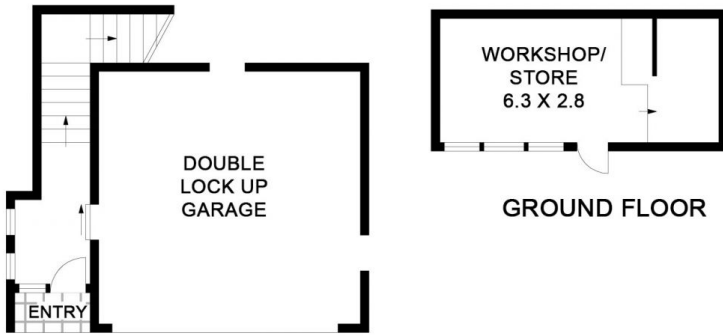

LOWER GROUND FLOOR