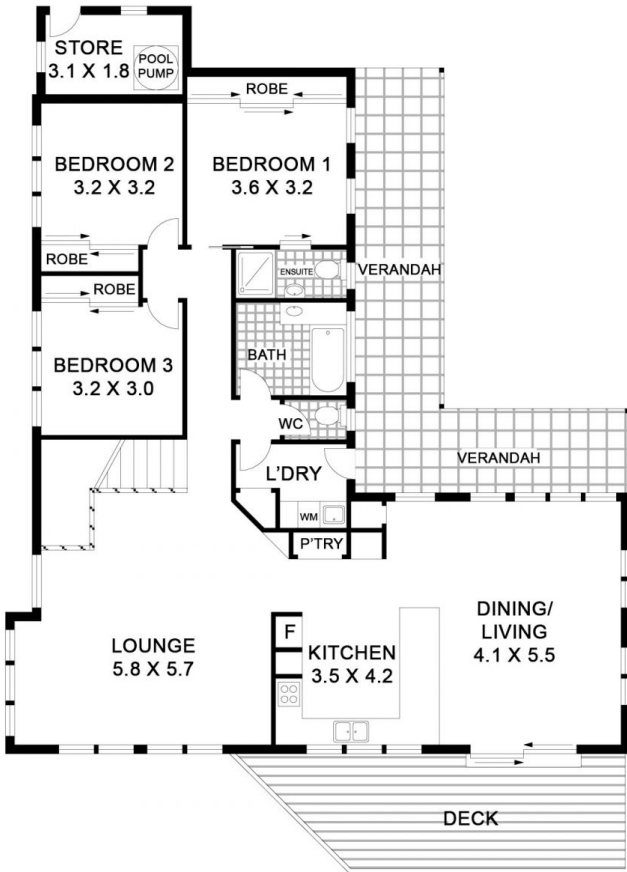

UPPER GROUND FLOOR